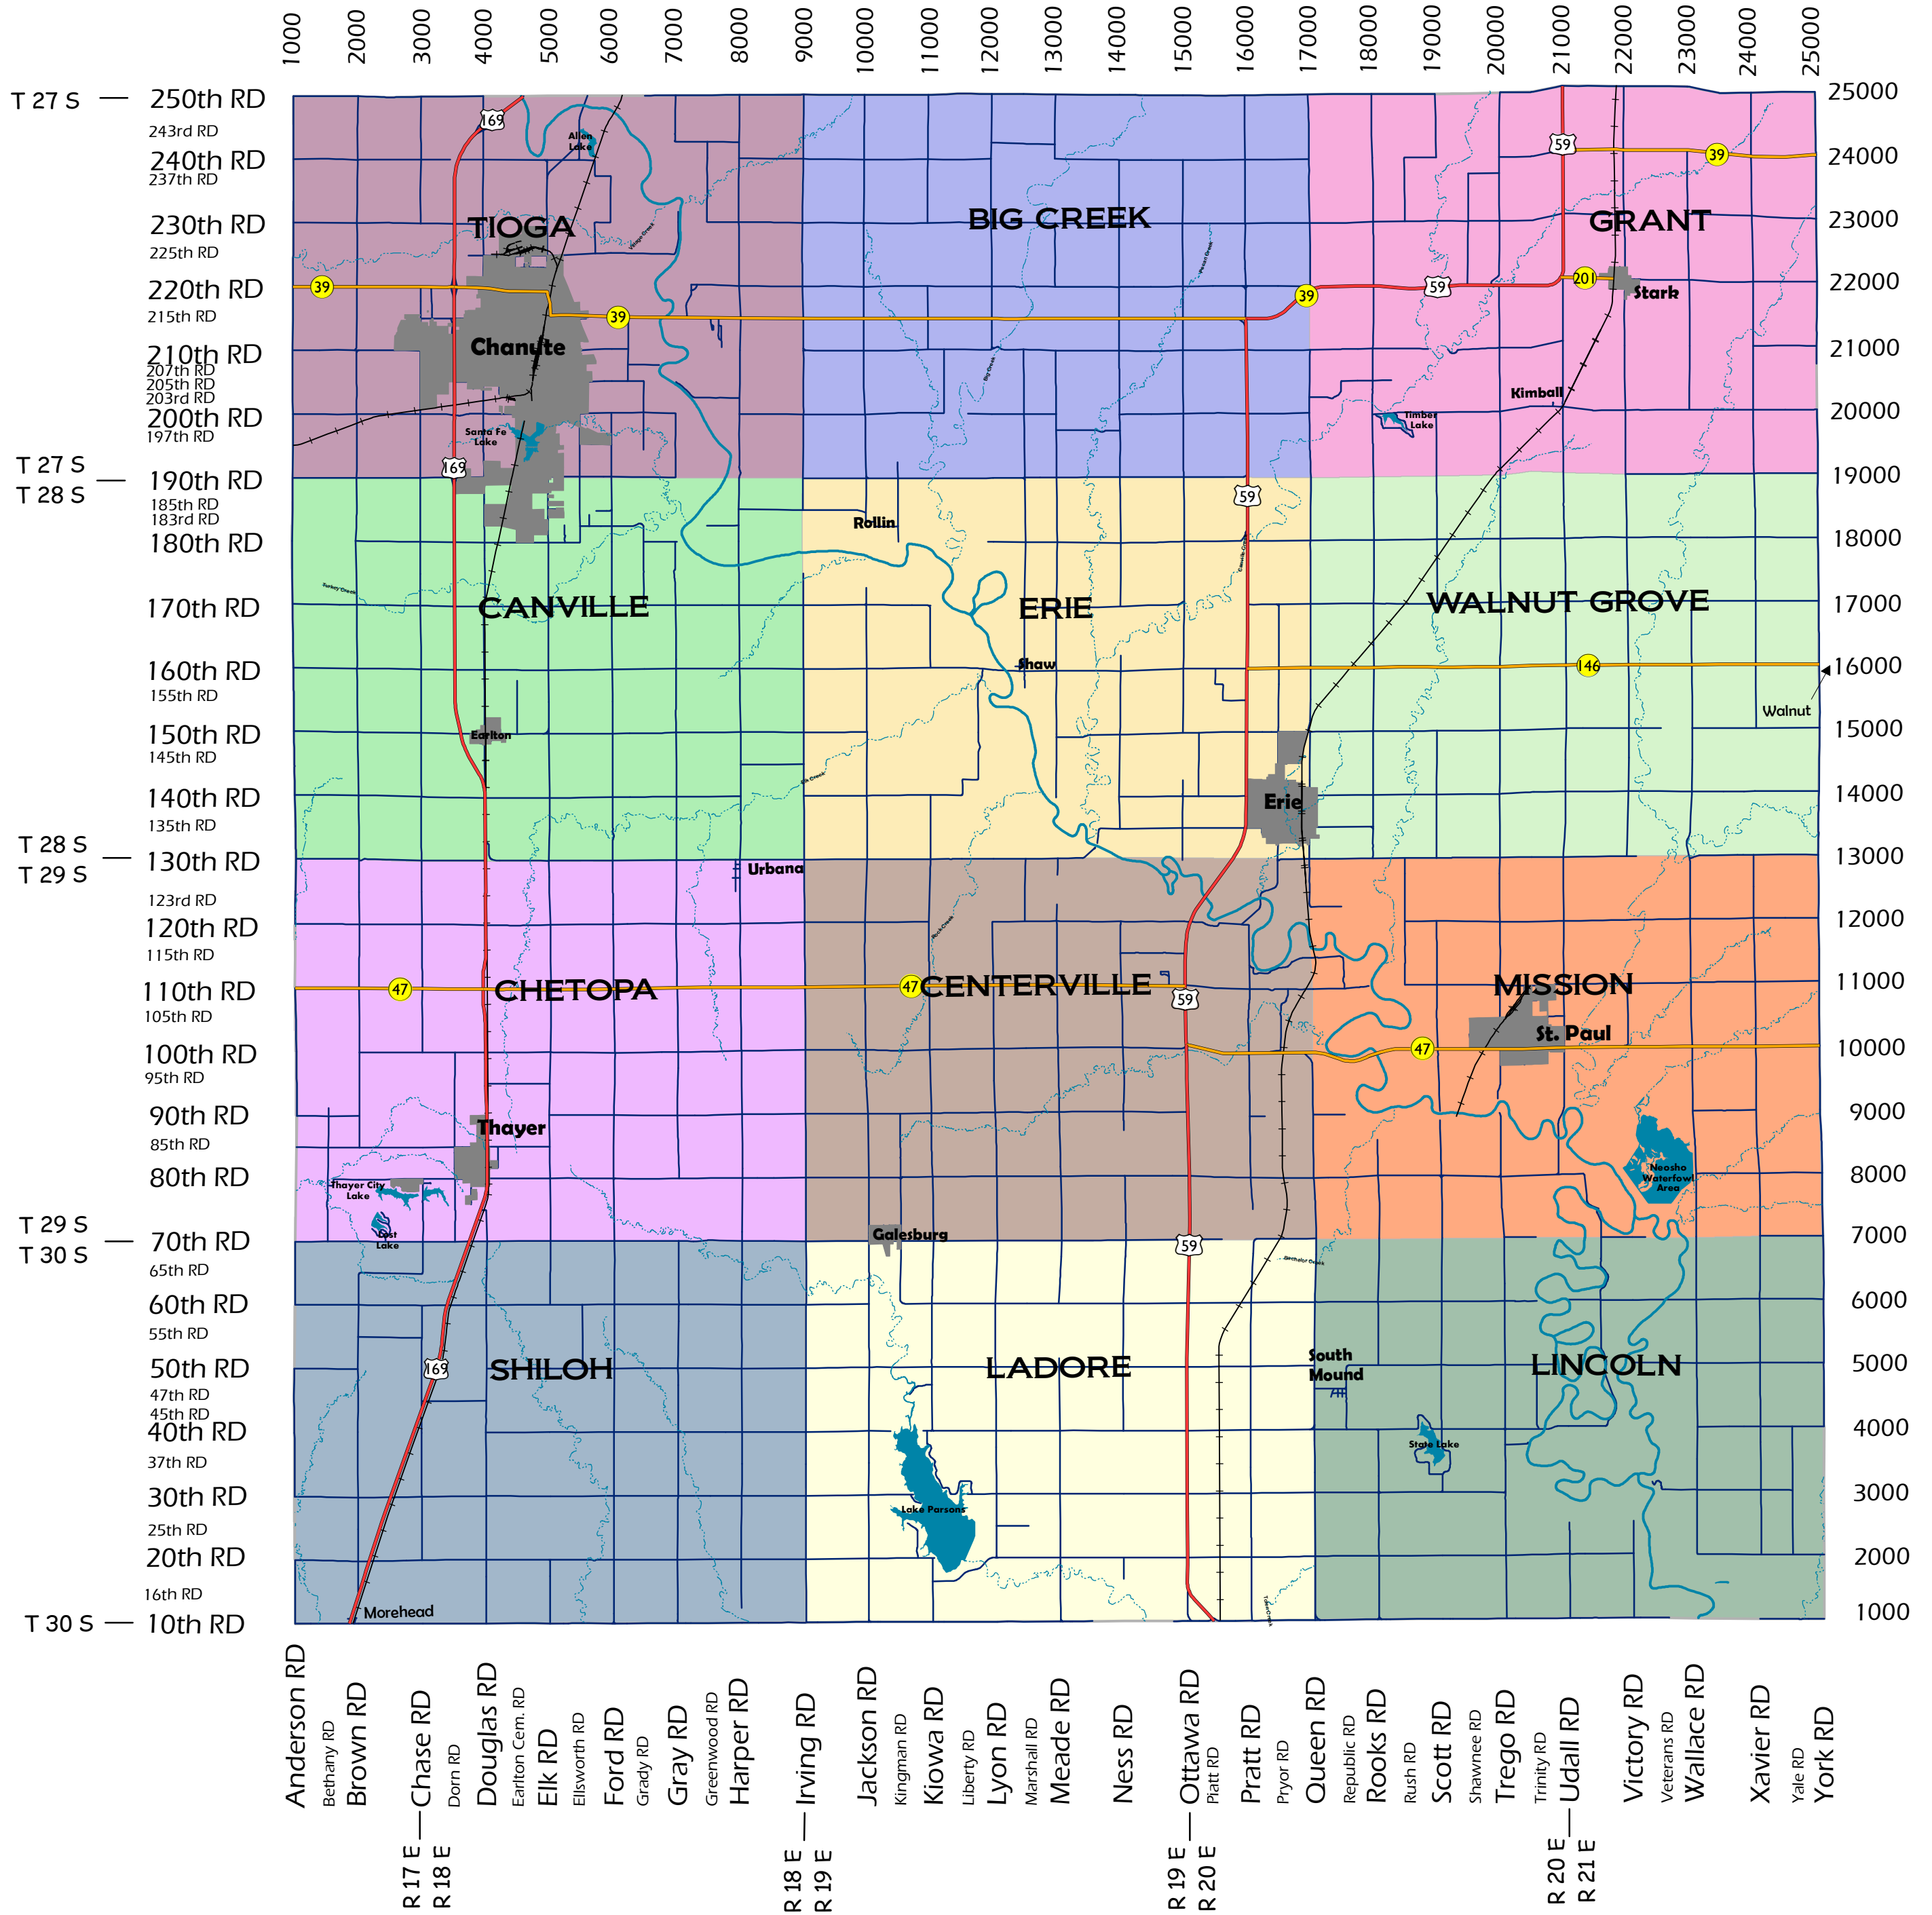

NEOSHO COUNTY, MISSOURI

TOWNSHIP MAP

The information and data included in this map was compiled by the Neosho County GIS Department using Federal, State, County and Local sources and is subject to change without any prior notice. Neosho County makes no warranties or representations, express or implied regarding the accuracy, content or quality of the information and data. THIS MAP HAS BEEN PREPARED FOR TAX PURPOSES ONLY AND IS NOT INTENDED TO BE USED AS A LEGAL FORM OR BOUNDARY SURVEY. Under no circumstances shall Neosho County be responsible to any party for any costs, expenses, damages, to any person or property arising from the use, misuse, sale or reliance on this map.

Revised: September, 2016