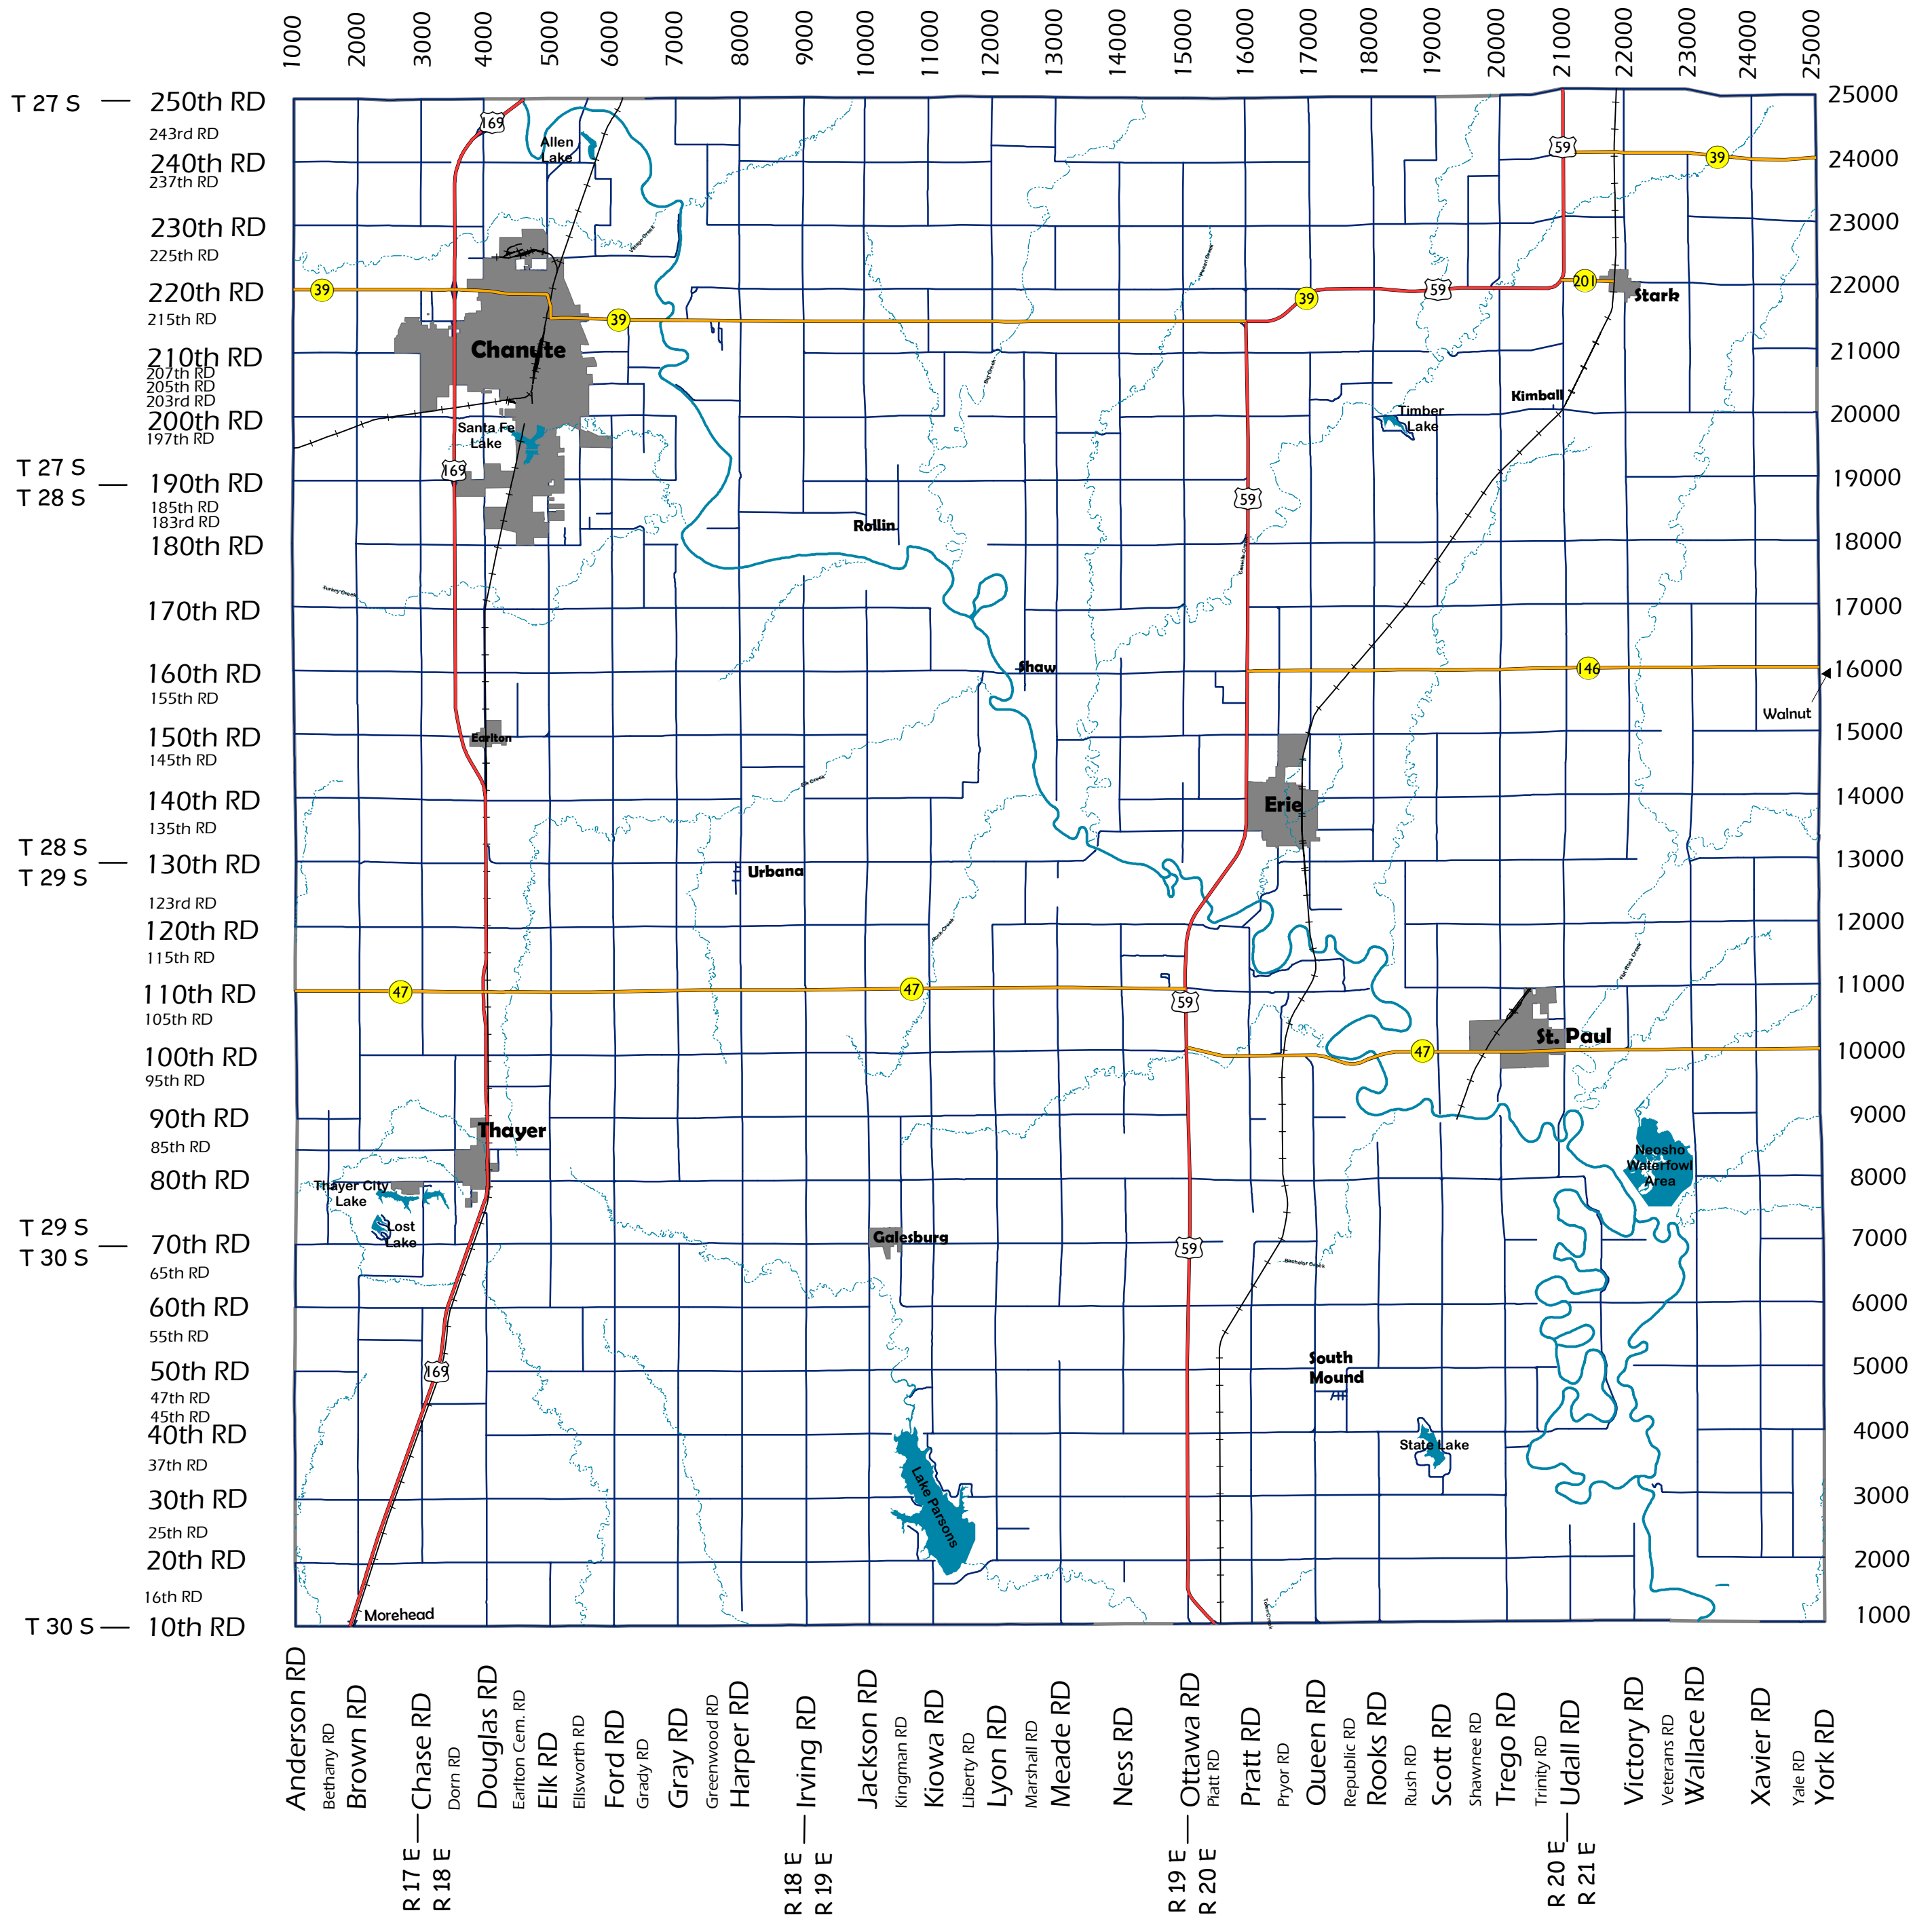

NEOSHO COUNTY, MISSOURI

ROAD MAP

The information and data included in this map was compiled by the Neosho County GIS Department using Federal, State, County and Local sources and is subject to change without any prior notice. Neosho County makes no warranties or representations, express or implied regarding the accuracy, content or quality of the information and data. THIS MAP HAS BEEN PREPARED FOR TAX PURPOSES ONLY AND IS NOT INTENDED TO BE USED AS A LEGAL FORM OR BOUNDARY SURVEY. Under no circumstances shall Neosho County be responsible to any party for any costs, expenses, damages, to any person or property arising from the use, misuse, sale or reliance on this map.

Revised: September, 2016